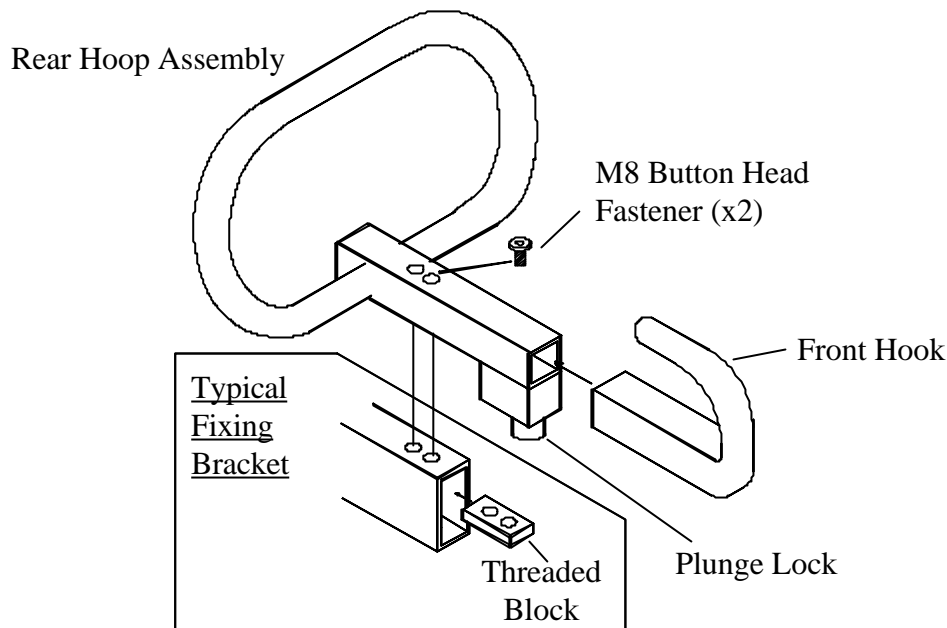

Bulldog Saddle Stop[®] Fitting Instructions

1. Choose relevant fixing bracket and install. (See separate instructions).
2. Attach rear hoop assembly to fixing bracket using M8 button head fasteners and tighten into threaded block inside rectangular hollow section or threaded holes in the case of Standard Wall Bracket, with allen key provided.
TIP:-
To make insertion of fasteners easier use a small amount of Blu-Tack or equivalent on button head to hold it onto allen key whilst starting thread.
3. Tap in black plastic inserts into end of hollow section where necessary.
4. With front hook removed, place saddle into rear hoop assembly, and then fit front hook. The keys are not required to lock the plunge lock, simply push lock into best fitting hole until lock 'clicks'.
5. To remove Saddle Stop[®], insert key, rotate 1/2 turn, pull on key until lock pops out.